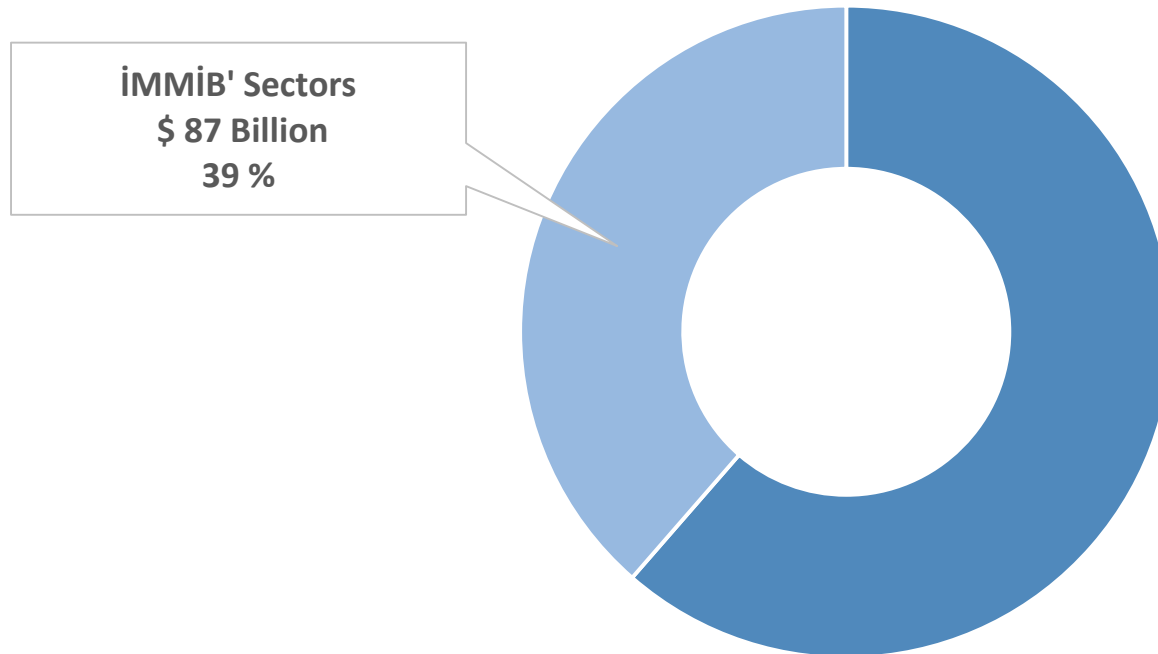

İMMİB'S SHARE IN TÜRKİYE'S TOTAL EXPORTS IN 2021

Total Export Figures of Türkiye In 2021, \$ 225,4 Billion

The total export value of the 6 sectors represented by İMMİB constitutes 39% of Türkiye's total exports.